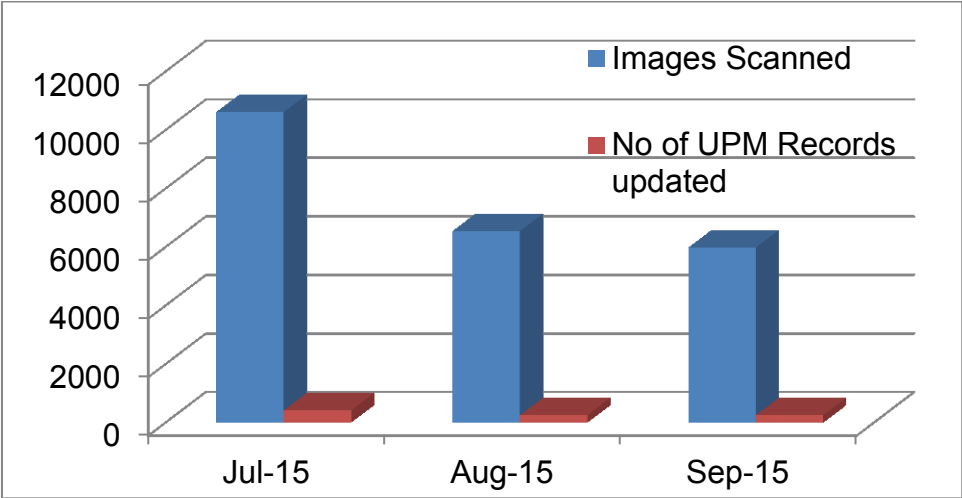

**Data Quality Statistics
1 July 2015 – 30 September 2015**

	Overall Total	Previous Year
July 2015	14385	16656
August 2015	13808	14370
September 2015	13573	16238

	Overall Scanned	Indexing errors	% error rate
July 2015	14385	17	0.12
August 2015	13808	10	0.07
September 2015	13573	9	0.06

	Monthly Total	Previous year
July 2015	473	932
August 2015	289	707
September 2015	350	862

Microfiche Statistics

	Images Scanned	No of UPM Records updated
July 2015	10608	416
August 2015	6542	251
September 2015	5982	251
