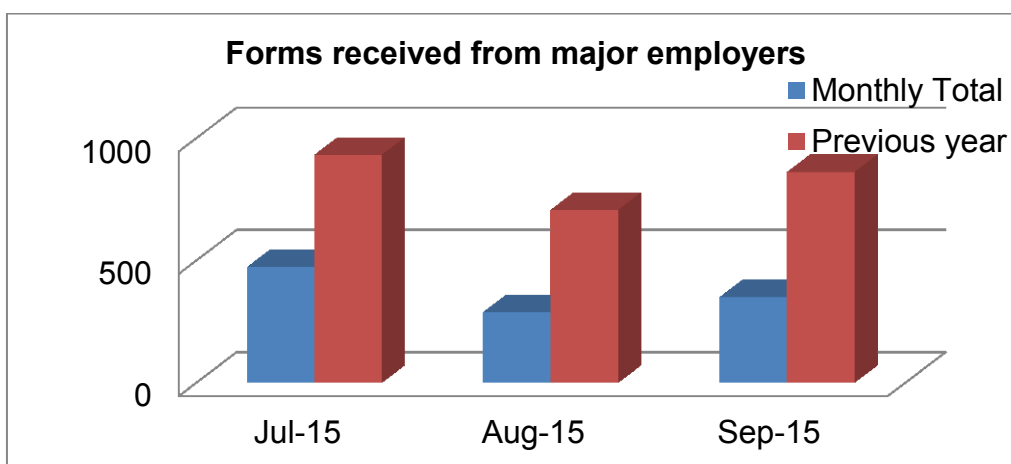

**Data Quality Statistics
1 July 2015 – 30 September 2015**

	Overall Total	Previous Year
July 2015	14385	16656
August 2015	13808	14370
September 2015	13573	16238

	Overall Scanned	Indexing errors	% error rate
July 2015	14385	17	0.12
August 2015	13808	10	0.07
September 2015	13573	9	0.06

	Monthly Total	Previous year
July 2015	473	932
August 2015	289	707
September 2015	350	862

Microfiche Statistics

	Images Scanned	No of UPM Records updated
July 2015	10608	416
August 2015	6542	251
September 2015	5982	251
