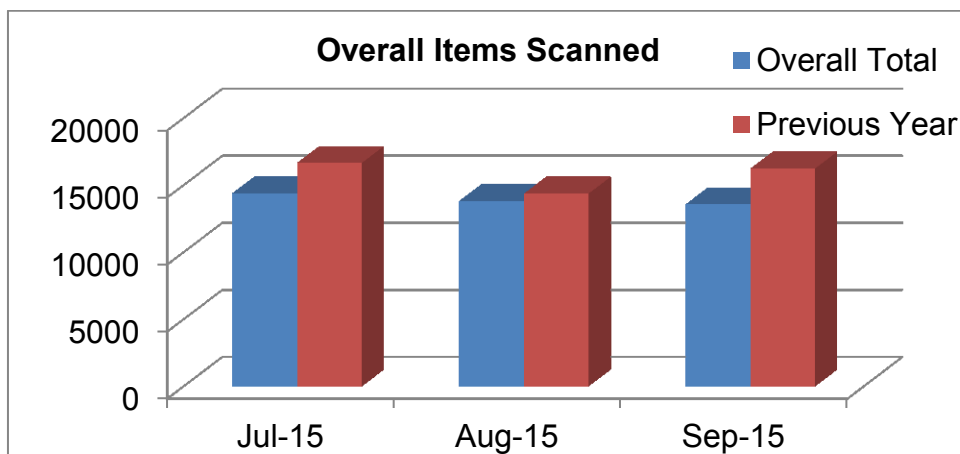

**Data Quality Statistics
1 July 2015 – 30 September 2015**

	Overall Total	Previous Year
July 2015	14385	16656
August 2015	13808	14370
September 2015	13573	16238

	Overall Scanned	Indexing errors	% error rate
July 2015	14385	17	0.12
August 2015	13808	10	0.07
September 2015	13573	9	0.06

	Monthly Total	Previous year
July 2015	473	932
August 2015	289	707
September 2015	350	862

Microfiche Statistics

	Images Scanned	No of UPM Records updated
July 2015	10608	416
August 2015	6542	251
September 2015	5982	251
